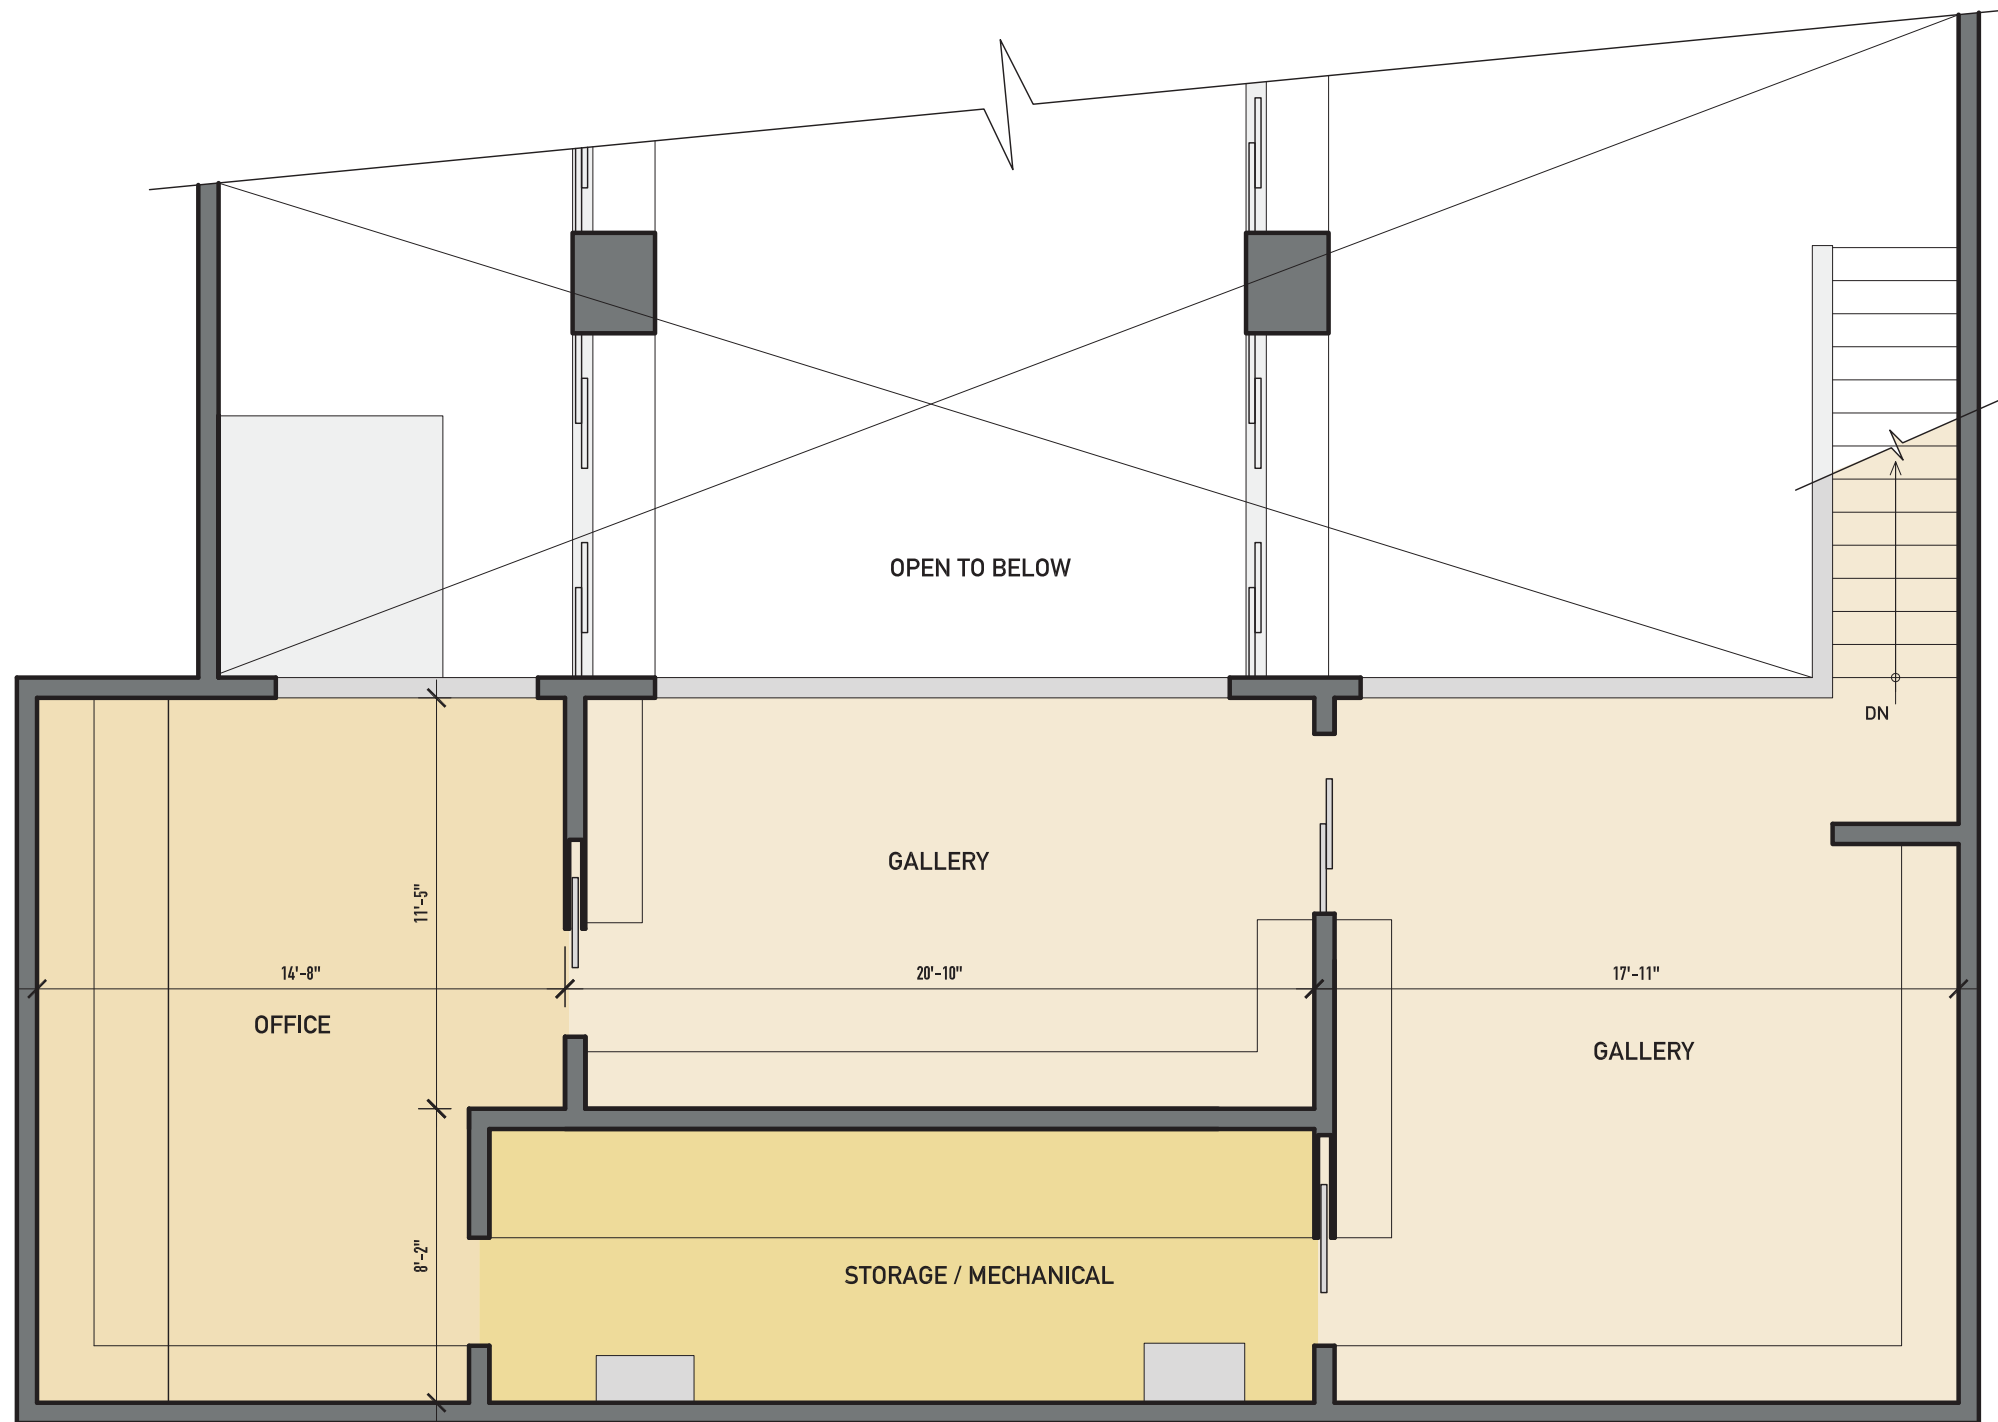

ALL DIMENSIONS AND AREAS ARE FOR REFERENCE ONLY.
 MEASUREMENTS DO NOT CONFORM TO BOMA OFFICE STANDARDS.
 BUYER TO VERIFY ALL DIMENSIONS AND AREAS.

GALLERY	1,600 SF
SIDEWALK DISPLAY	195 SF
BATHROOM	40 SF
STORAGE	30 SF
GROUND GROSS	1,865 SF

GROUND LEVEL

520 1ST AVE S, SEATTLE, WA

ALL DIMENSIONS AND AREAS ARE FOR REFERENCE ONLY.
 MEASUREMENTS DO NOT CONFORM TO BOMA OFFICE STANDARDS.
 BUYER TO VERIFY ALL DIMENSIONS AND AREAS.

GALLERY	595 SF
OFFICE	285 SF
STORAGE / MECH.	180 SF
MEZZANINE GROSS	1,060 SF

MEZZANINE LEVEL

520 1ST AVE S, SEATTLE, WA